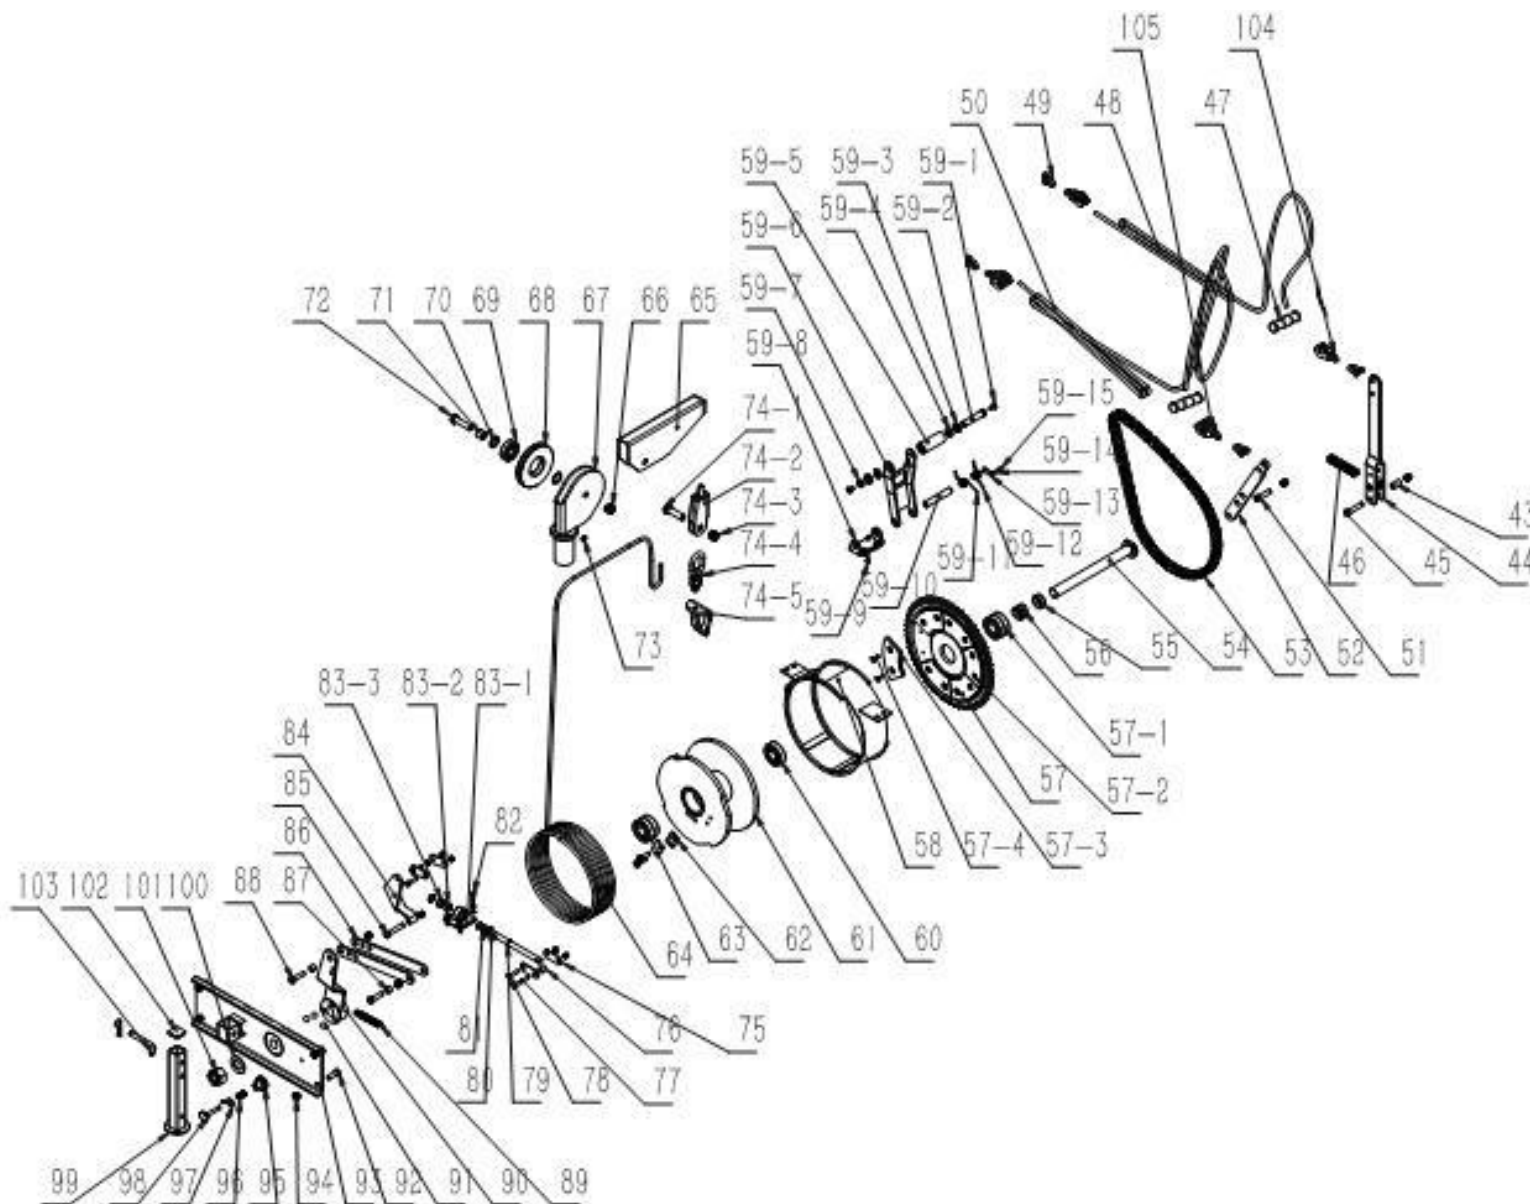

FIGUR 2

DELE TIL FIG 2

Pos	Varenr / item no.	Varenavn	Item name	OE	stk/pcs
43	N/A	Bøsning (2)	SPACER 2	FW40.46BR	1
44	N/A	Håndtag	TIE ROD WELDING PARTS	FW40.51BR	1
45	9050253	Bolt M12x60	BOLT M12*60	B-G057820-12*60	1
46	9073532	Fjeder	COMPRESSION SPRING	FW40.52BR	1
47	N/A	Håndtag	WOODEN HANDLE	FW40.63BR	2
48	9073533	Nylonreb (rødt)	NYLON ROPE RED	FW40.61BR	1
49	N/A	Sjækler M8	D-SHACKLE M8	B-G05590-D-M8	4
50	9073534	Nylonreb (hvidt)	NYLON ROPE white	FW40.62BR	1
51	9050252	Bolt M12x50	BOLT M12*50	B-G057830-12*50	1
52	N/A	Stang	PULL PLATE	FW40.49BR	1
53	9073535	Kæde	CHAIN 12AH-1-74	B-G012430-12AH-1-74	1
54	9073536	Drivaksel	DRIVEN SHAFT	FW40.2	1
55	N/A	Bøsning	SPACER	FW40.11	1
56	N/A	Fjeder	SPRING	FW10.12BR	1
57	N/A	Tandhjul med glidekobling	SPROCKET FRICTION PLATE ASSEMBLY	FW40.6D	1
57-1	9073537	Kugleleje 7306B/2RSDB	BEARING 7306B/2RSDB	B-G002920-7306B2RSDB	1
57-2	9073538	Drivhjul	DRIVEN SPROCKET	FW40.6D-1	1
57-3	9073539	Glidekobling	FRICTION PLATE ASSEMBLY	FW40.6D.2	6
57-4	N/A	Skrue M8x25	SCREW M8*25	B-G00070C-8*25	12
58	N/A	Beskyttelsesring	GUARD RING WELDING PARTS	FW40.41BR	1
59	N/A	Nagle	PINCH WHEEL ASSEMBLY	FW40.5	1
59-1	N/A	Skrue M8x20	SCREW M8*20	B-G00070C-8*20	2
59-2	N/A	Nagle	PRESSURE WHEEL SHAFT	FW40.5.4	1
59-3	9073540	Pakdåse 20x28x7	OIL SEAL FB20*28*7	B-G13871A-FB20*28*7	2
59-4	9073541	Kugleleje 61803-2RZ	BEARING 61803-2RZ	B-G002760-61803-2RZ	2
59-5	N/A	Rulle	PRESSURE WHEEL	FW40.5.3	1
59-6	N/A	Arm	PRESSURE WHEEL WELDING PARTS	FW40.5.1	1
59-7	N/A	Bøsning	SPACER	FW40.5.8	1
59-8	N/A	Beslag	SUPPORT WELDING PARTS	FW40.5.2	1