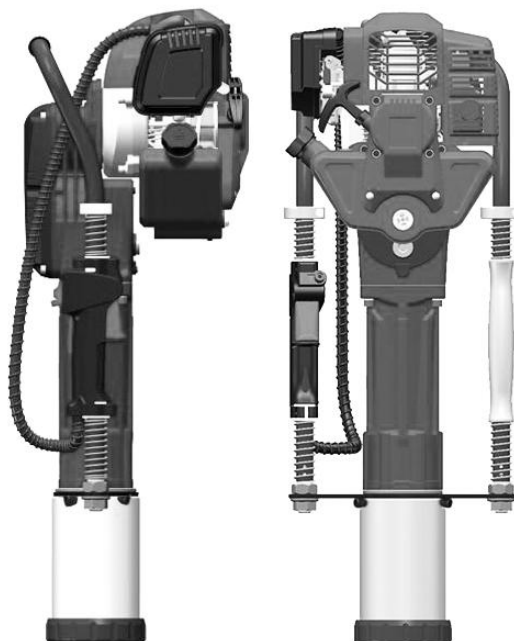

PÆLEHAMMER, 2-TAKT

52CC

Reservedelskatalog

9052524

31.10.2018 (V1)
revideret 03.07.2025 (V6)