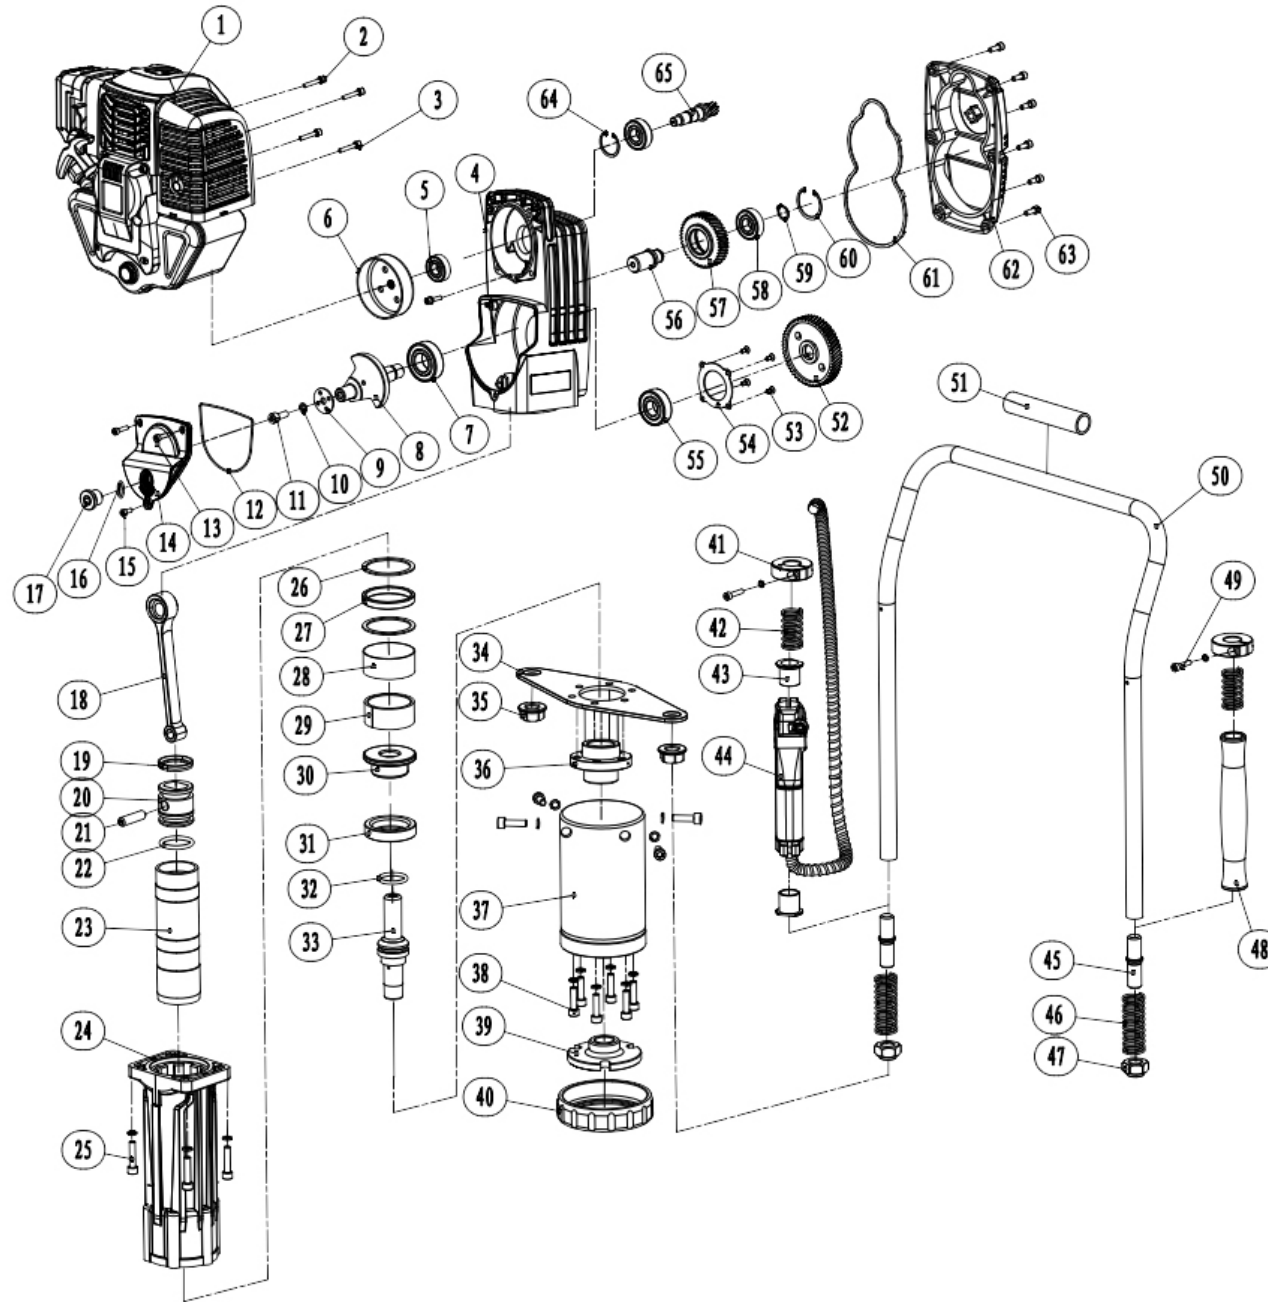

FIGUR 2 – MASKINE

Kontakt
Tlf salgsafdeling: 7021 2626
Tlf teknisk support: 7696 2326

P. Lindberg A/S
Sdr. Ringvej 1
DK – 6600 Vejen

9052524 RES DK V5
www.p-lindberg.dk
e-mail: salg@p-lindberg.dk

DELE TIL FIG 2

Pos	Varenr / item no	Varenavn	Item name	stk / qty
1	9054773	Motor, komplet	95A gasoline engine	1
2	N/A	Bolt	Inner hexagon screw M6x25	3
3	N/A	Bolt	Inner hexagon screw M6x20	2
4	9071271	Gearkasse	Gearbox	1
5	9071272	Leje 6202-2RZ	Deep groove ball bearings 6202-2RZ	1
6	9073017	Koblingseskål	Driven disc	1
7	9038576	Leje 6205-2RZ	Deep groove ball bearings 6205-2RZ	1
8	9073018	Krumtapaksel	Impact crankshaft	1
9	N/A	Holder	Crankshaft retainer	1
10	N/A	Skive	Elastic washer 8x2.1	15
11	N/A	Bolt	Inner hexagon screw M8x20	5
12	9073019	Oliepakning 2.65x100	Oil storage box seal	1
13	N/A	Bolt	Inner hexagon screw M5x20	2
14	9073020	Oliedæksel	Oil storage box lid	1
15	N/A	Bolt	Inner hexagon screw M5x16	1
16	9073021	O-ring, 18x2,65	O-ring Φ18x2.65	1
17	9072554	Olieprop M20x1,5	Oil plug M20x1.5	1
18	9073022	Forbindelsesstang	Impact connecting rod	1
19	9054774	O-stempelring, 35,5x45,5x6	Lip-shaped ring Φ35.5xΦ45.5x6	1
20	9054775	Stempel	Impact piston	1
21	9073023	Stift f/stempel	Impact piston pin	1
22	9054776	O-ring, 35,5x5	O-ring Φ35.5x5	1
23	9072555	Cylinder	Impact cylinder	1
24	9072868	Alu-hus	Aluminum hammer case	1
24.1	9054777	Cylinderpakning	Gasket	1
25	N/A	Bolt	Inner hexagon screw M8x35	4
26	9054778	Tætningsring, metal	Iron ring	2
27	9054779	Vibrationsring, lille	Small vibration absorption ring	1
28	9072556	Gummi pasring	Opening ring rubber circle	1
29	9072557	Pasring	Opening ring	1
30	9072558	Jernring	Iron handle sleeve	1

Kontakt
Tlf salgsafdeling: 7021 2626
Tlf teknisk support: 7696 2326

P. Lindberg A/S
Sdr. Ringvej 1
DK – 6600 Vejen

9052524 RES DK V5
www.p-lindberg.dk
e-mail: salg@p-lindberg.dk