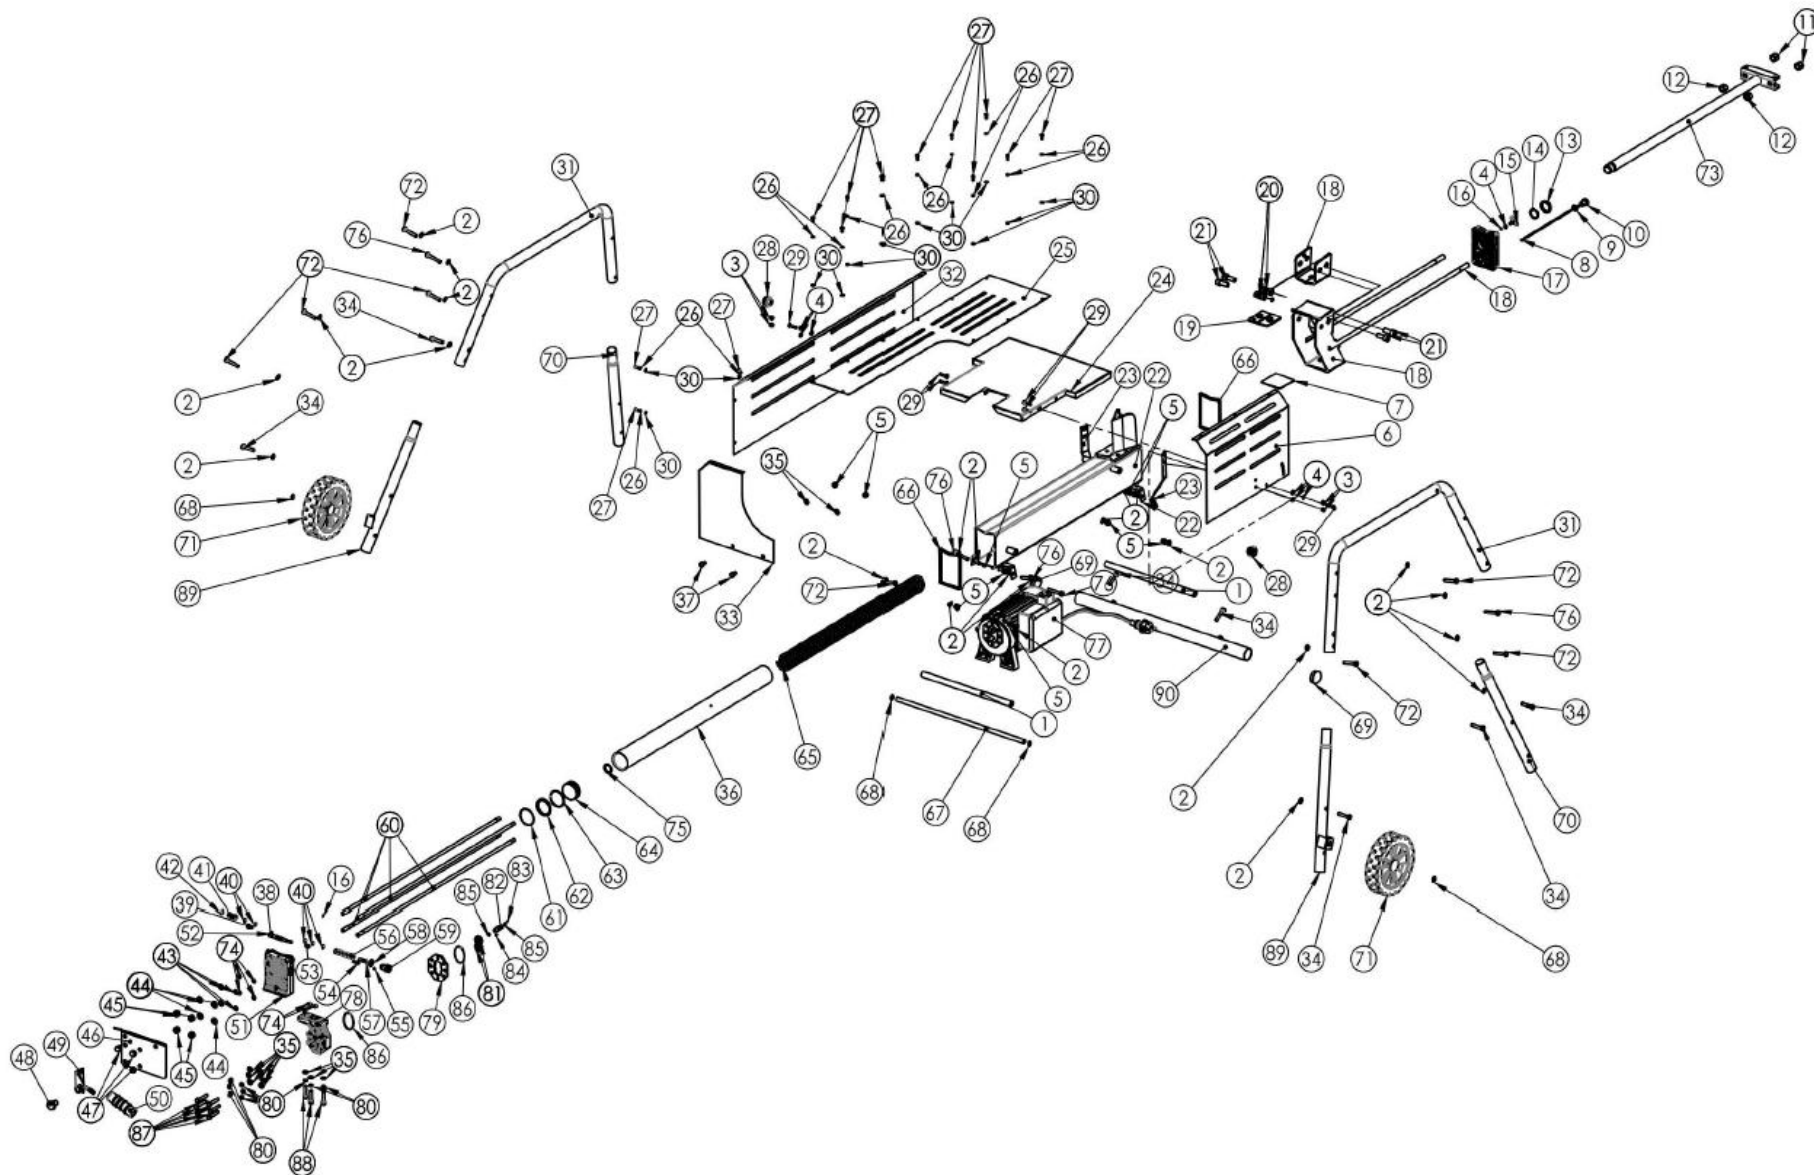

CORE BRÆNDEKLØVER

- 7T 230W 2KW. MED STATIV

RESERVEDELSKATALOG TIL:

9071964 CORE BRÆNDEKLØVER 7T 230V

03.12.2025 (V1)

Rev. 04.05.2026

FIGUR 1

Kontakt
 Tlf Salgsafdeling: 7021 2626
 Tlf Teknisk support: 7696 2326

Pos	Varenr / item no.	Varenavn	Item name	OE	stk/pcs
32	N/A		BACK COVER	HLS7T-52-32	1
33	N/A		SIDE COVER	HLS7T-52-33	1
34	N/A		HEXAGON BOLT M8*40	HLS7T-52-34	7
35	N/A		WAHSER M8	HLS7T-52-35	11
36	N/A		CYLINDER	HLS7T-52-36	1
37	N/A		HEXAGON BOLT M8*16	HLS7T-52-37	2
38	N/A		VALVE ROD	HLS7T-52-38	1
39	N/A		OVERFLOW SCREW	HLS7T-52-39	1
40	N/A		GASKET RING 10.6*1.8	HLS7T-52-40	5
41	N/A		ROD RING	HLS7T-52-41	1
42	N/A		RING 6*1	HLS7T-52-42	1
43	N/A		WASHER 10	HLS7T-52-43	4
44	N/A		GASKET RING M10*2	HLS7T-52-44	4
45	N/A		LOCK NUT M10	HLS7T-52-45	4
46	N/A		HANDLE COVER	HLS7T-52-46	1
47	N/A		NUT M10	HLS7T-52-47	3
48	N/A		FIXING NUT	HLS7T-52-48	1
49	N/A		OPERATION HANDLE	HLS7T-52-49	1
50	N/A		PLUM FOR HANDLE	HLS7T-52-50	1
51	N/A		ALUMINIUM BLOCK	HLS7T-52-51	1
52	N/A		GASKET RING M8	HLS7T-52-52	1
53	N/A		HEXAGON COUNTERSUNK HEAD SCREW M8*8	HLS7T-52-53	1
54	N/A		OVERFLOW SPRING	HLS7T-52-54	1
55	N/A		STEEL BALL 6	HLS7T-52-55	1
56	N/A		LINEN	HLS7T-52-56	1
57	N/A		SPRING A	HLS7T-52-57	1
58	N/A		GASKET RING 16	HLS7T-52-58	1
59	N/A		SCREW M16*1.5	HLS7T-52-59	1
60	N/A		TWO-HEAD BOLT	HLS7T-52-60	4
61	N/A		NALON GASKET 56	HLS7T-52-61	1
62	N/A		GLYD-RIN 55	HLS7T-52-62	1
63	N/A		O RING 56*3.5	HLS7T-52-63	1