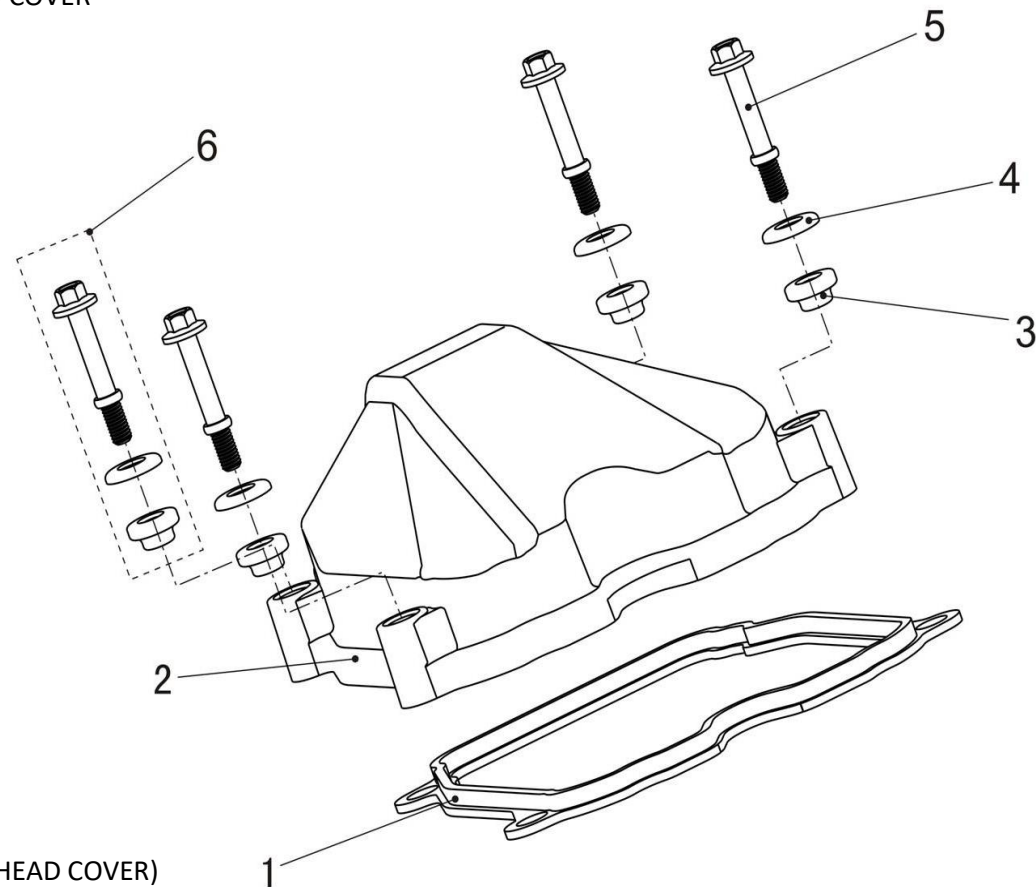

FIGUR 1 – VENTILDÆKSEL / HEAD COVER

DELE TIL FIG 1 (VENTILDÆKSEL / HEAD COVER)

Pos	Varenr / item no	Varenavn	Item name	OE	Antal / qty
1	9063284	Ventildækselpakning	GASKET, CYLINDER HEAD COVER	38003	1
2	N/A	Ventildæksel cover	CYLINDER HEAD COVER	38004	1
3	N/A	Gummiskive/pakning	RUBBER WASHER	38005	4
4	N/A	Specialskive f/gummiskive	CAP, RUBBER WASHER	38006	4
5	N/A	Bolt f/ventildæksel	BOLT, CYLINDER HEAD COVER	38007	4
6	N/A	Boltsæt f/ventildæksel	BOLT COMP. CYLINDER HEAD COVER	38008	4