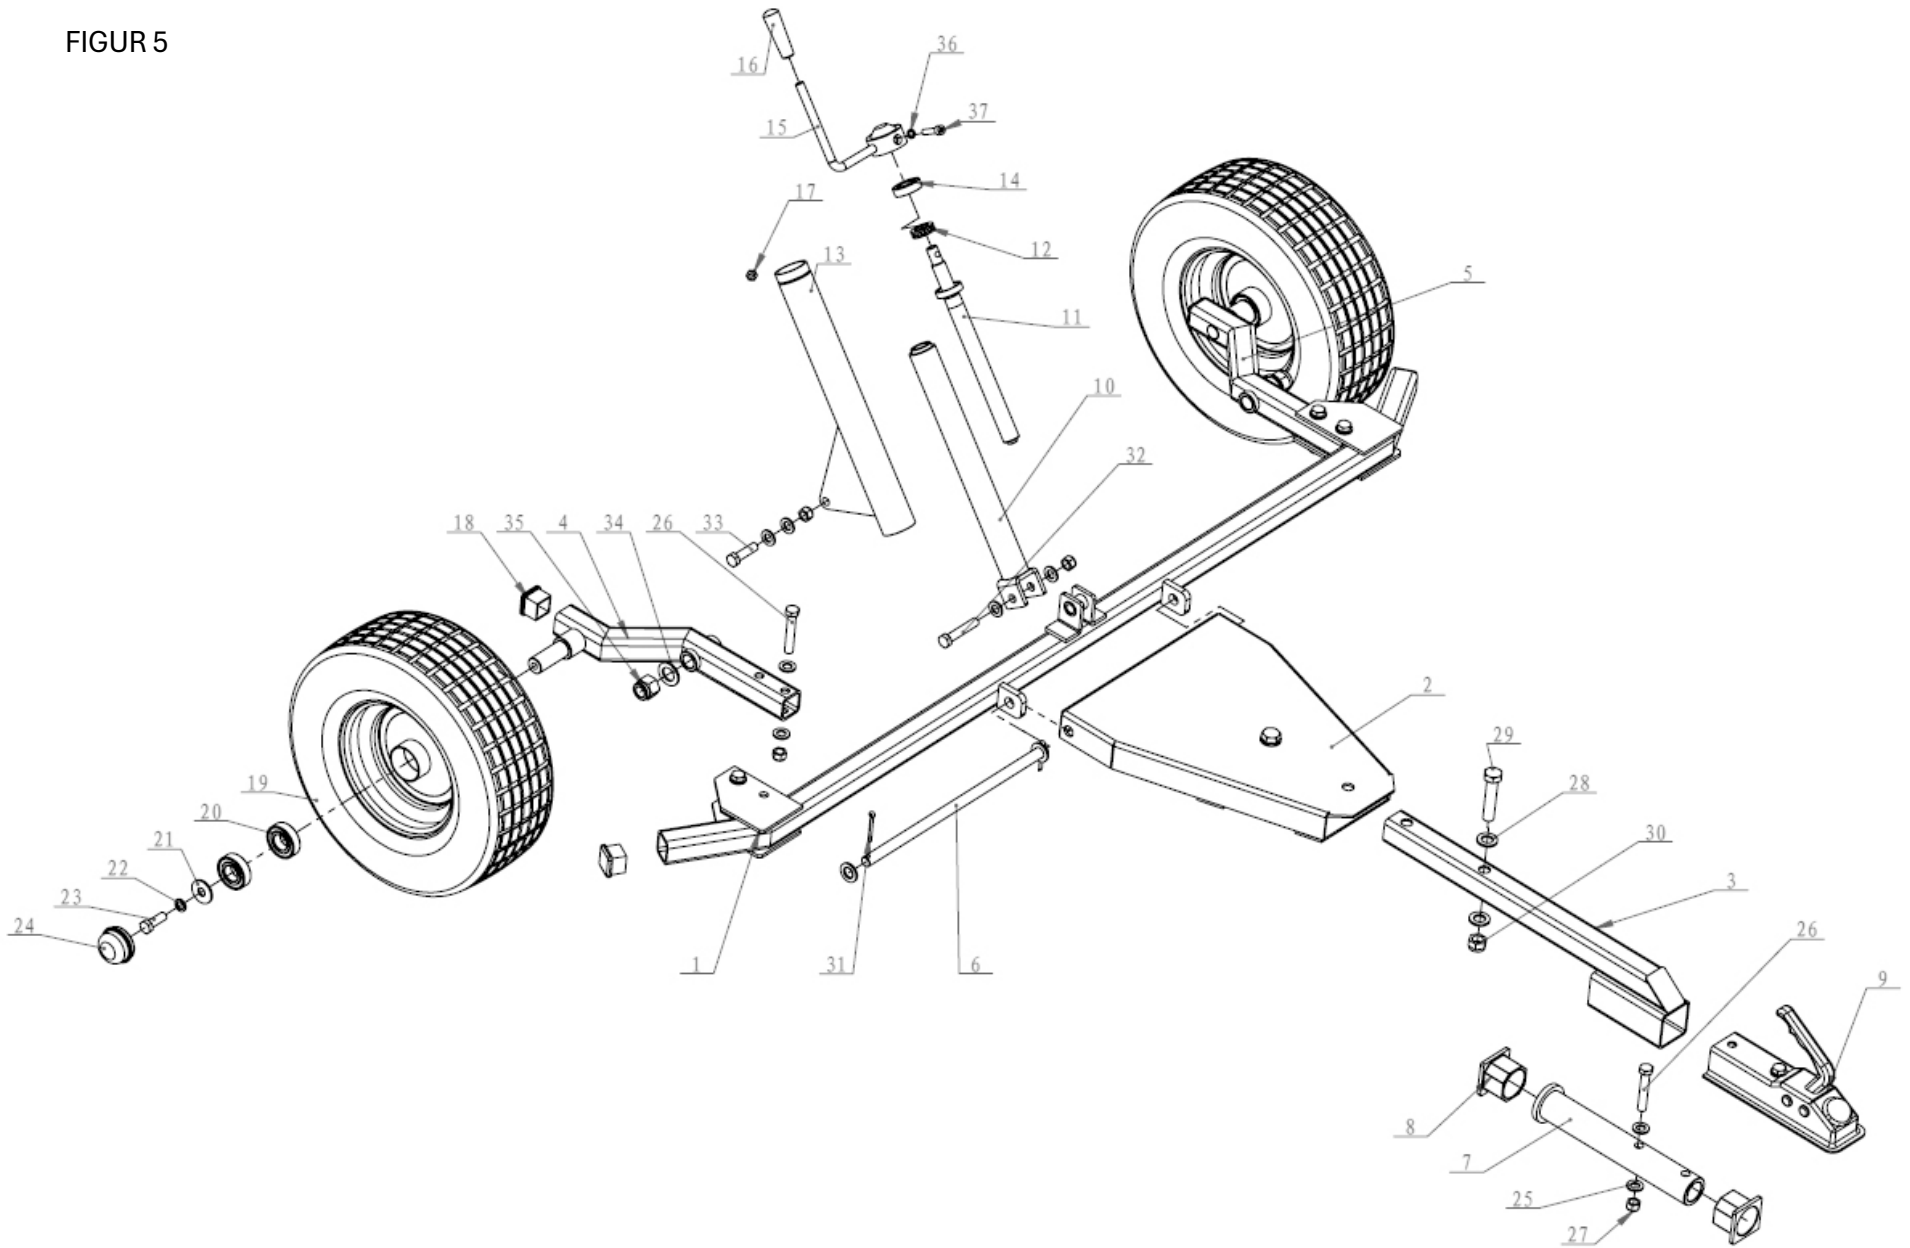

FIGUR 5

DELE TIL FIG 5

Pos	Varenr / item no.	Varenavn	Item name	Spec.	OE	stk/pcs
1	N/A		PLUNGER ARM		KSP120.017	1
2	N/A		TRACTION ARM		KSP120.019	1
3	N/A		TRACTION SQUARE TUBE		ATV120.014	1
4	N/A		WHEEL BRACKET		KSP120.018	2
5	N/A		WHEEL FORK(RIGHT)		KSP120.029	1
6	N/A		CONNECTING PIN		KSP120-233	1
7	N/A		CONNECTING PIPE		KSP120.017	1
8	N/A		BUSH		ATV120.113	2
9	N/A		2CUN TRAILER CONNECTOR		KSP120.303	1
10	N/A		INNER PIPE		ATV120-013	1
11	N/A		THREAD ROD		AT120-014	1
12	9075438	Trykleje	THRUST BALL BEARING	51104	GB/T301-1995	1
13	N/A		OUTER PIPE		ATV120-012	1
14	9075440	Leje	DEEP GROOVE BALL BEARING	6004-2Z	GB/T 276-94	1
15	N/A		HANDLE		AT120-011	1
16	9075442	Plasthåndtag	GRIP		AT120-101	1
17	N/A		NIPPLE	M8-1	GB1152-89	1
18	N/A		PIPE PLUG	40*40	EF175-155	4
19	9075447	Hjul, dæk og fælg	BIG WHEEL	16*6.5-8	KSP120.304	2
20	9075448	Hjulleje	DEEP GROOVE BALL BEARING	6205-2Z	GB/T 276-94	4
21	N/A		BIG WASHER	13.5*37*3	GB/T 96.2-2002	2
22	N/A		SPRING WASHER	12	GB/T859-1987	2
23	N/A		OUTER HEXAGON HEAD BOLT	M12*35	GB/T5783-2000	2
24	9075449	Støvdæksel	END COVER		AT120-114	2
25	N/A		PLAIN WASHER C LEVEL	12	GB/T 95-2002	16
26	N/A		OUTER HEXAGON HEAD BOLT	M12*70	GB/T5781-2000	6
27	N/A		LOCKING NUT	M12	GB/T889.1-2000	8
28	N/A		PLAIN WASHER C LEVEL	16	GB/T 95-2002	6
29	N/A		OUTER HEXAGON HEAD BOLT	M16*75	GB/T5780-2000	2
30	N/A		LOCKING NUT	M16	GB/T889.1-2000	2
31	N/A		SPLIT PIN	5*40	GB/T91-2000	2