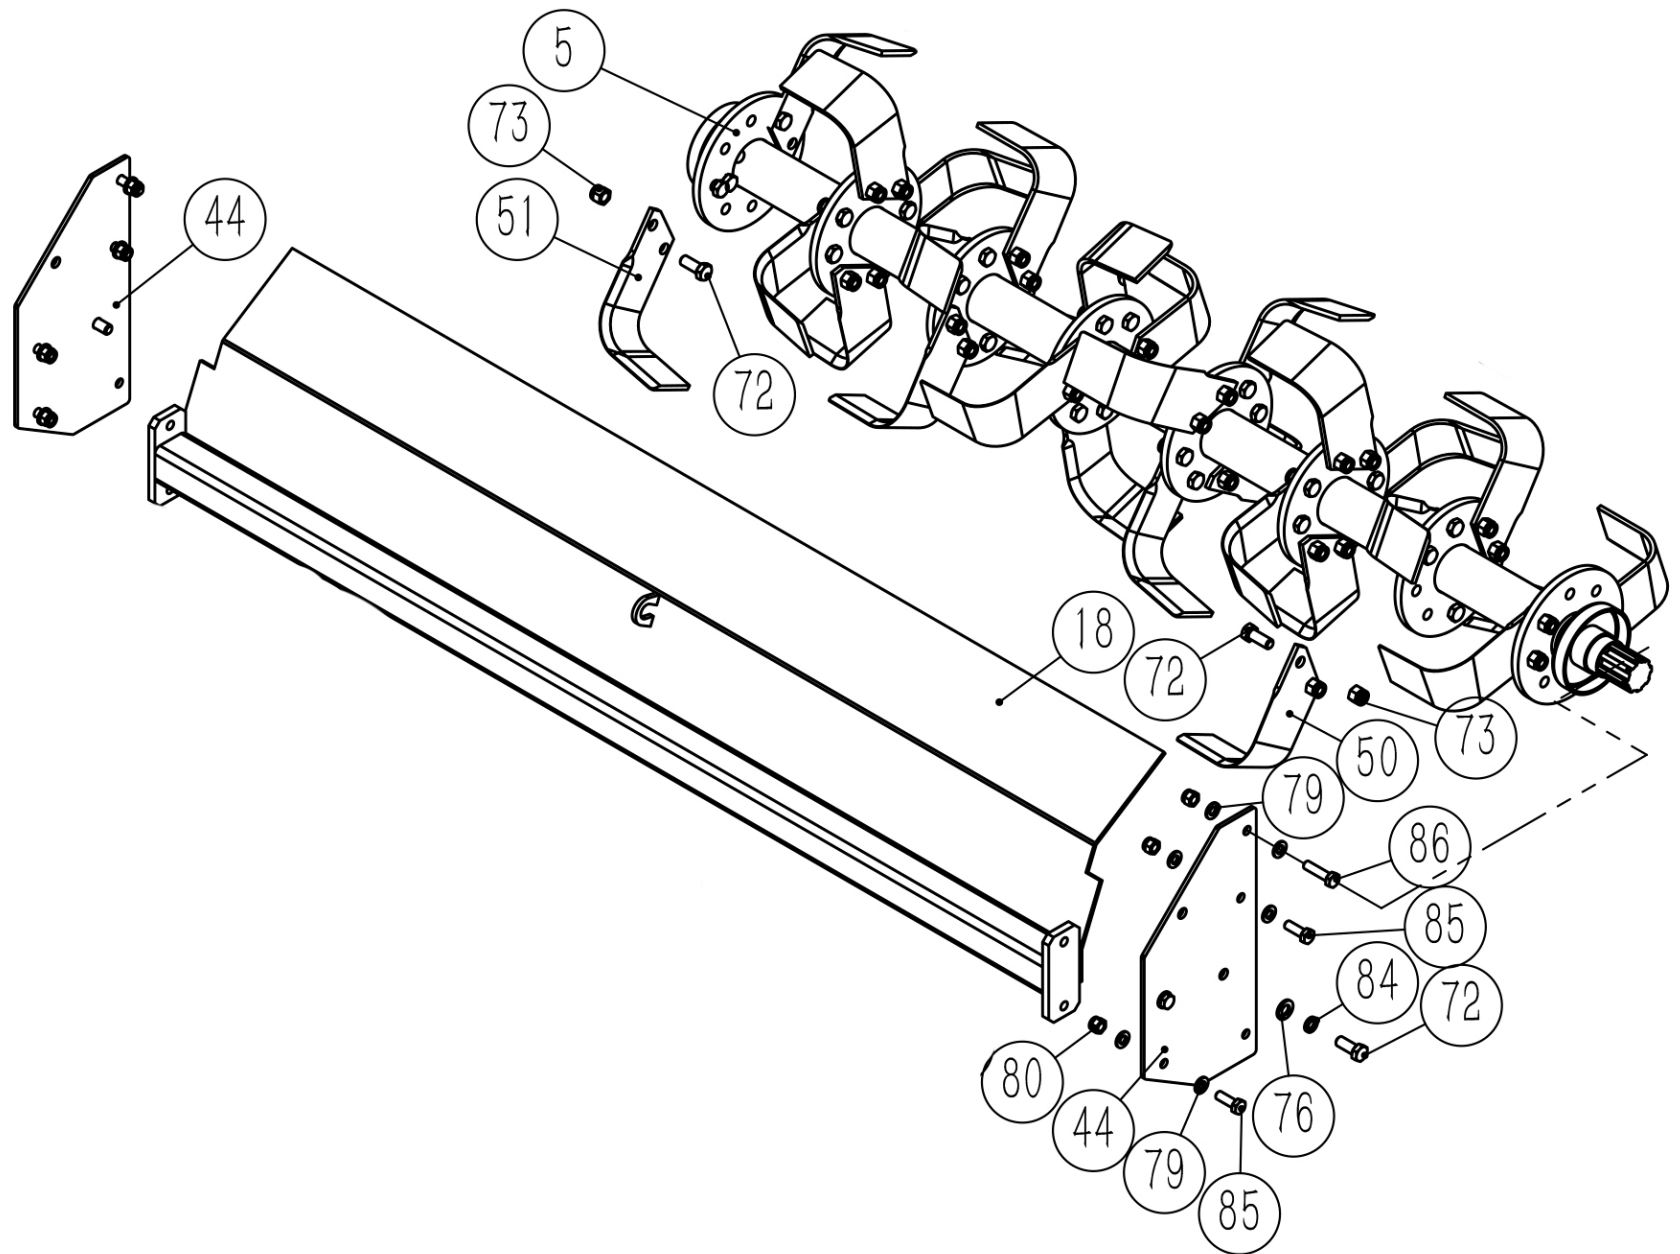

FIGUR 2

DELE TIL FIG 2

Pos	Varenr / item no.	Varenavn	Item name	OE	stk/pcs
5b	9075275	Knivaksel STB 125	<i>BLADE AXLE STB125 (9074809)</i>	STB125.015	1
5d	9075276	Knivaksel STB 165	<i>BLADE AXLE STB165 (9074810)</i>	STB165.015	1
18b	N/A		<i>FRONT BAFFLE STB125 (9074809)</i>	STB125.028	1
18d	N/A		<i>FRONT BAFFLE STB165 (9074810)</i>	STB165.028	1
44	N/A		<i>FRONT CONNECTING PLATE</i>	STB145.117	2
50	9075277	Fræserkniv venstre	<i>BLADE (LEFT)</i>	STB125.124	12/16
51	9075279	Fræserkniv højre	<i>BLADE (RIGHT)</i>	STB125.125	12/16
72	9075281	Bolt til fræserkniv 12x30	<i>HEXGAON BOLT M12X30</i>	GB5783-M12×30	61
73	9075282	Møtrik til fræserkniv M12	<i>NYLON NUT M12</i>	GB889.1-M12	81
76	N/A		<i>PLAIN WASHER 12</i>	GB97.1-12	46
79	N/A		<i>PLAIN WASHER 10</i>	GB97.1-10	48
80	N/A		<i>NYLON LOCK NUT M10</i>	GB889.1-M10	24
84	N/A		<i>SPRING WASHER 12</i>	GB93-12	10
85	N/A		<i>HEXAGON BOLT M10×30</i>	GB5783-M10×30	6
86	N/A		<i>HEXAGON BOLT M40×40</i>	GB5783-M10×40	2