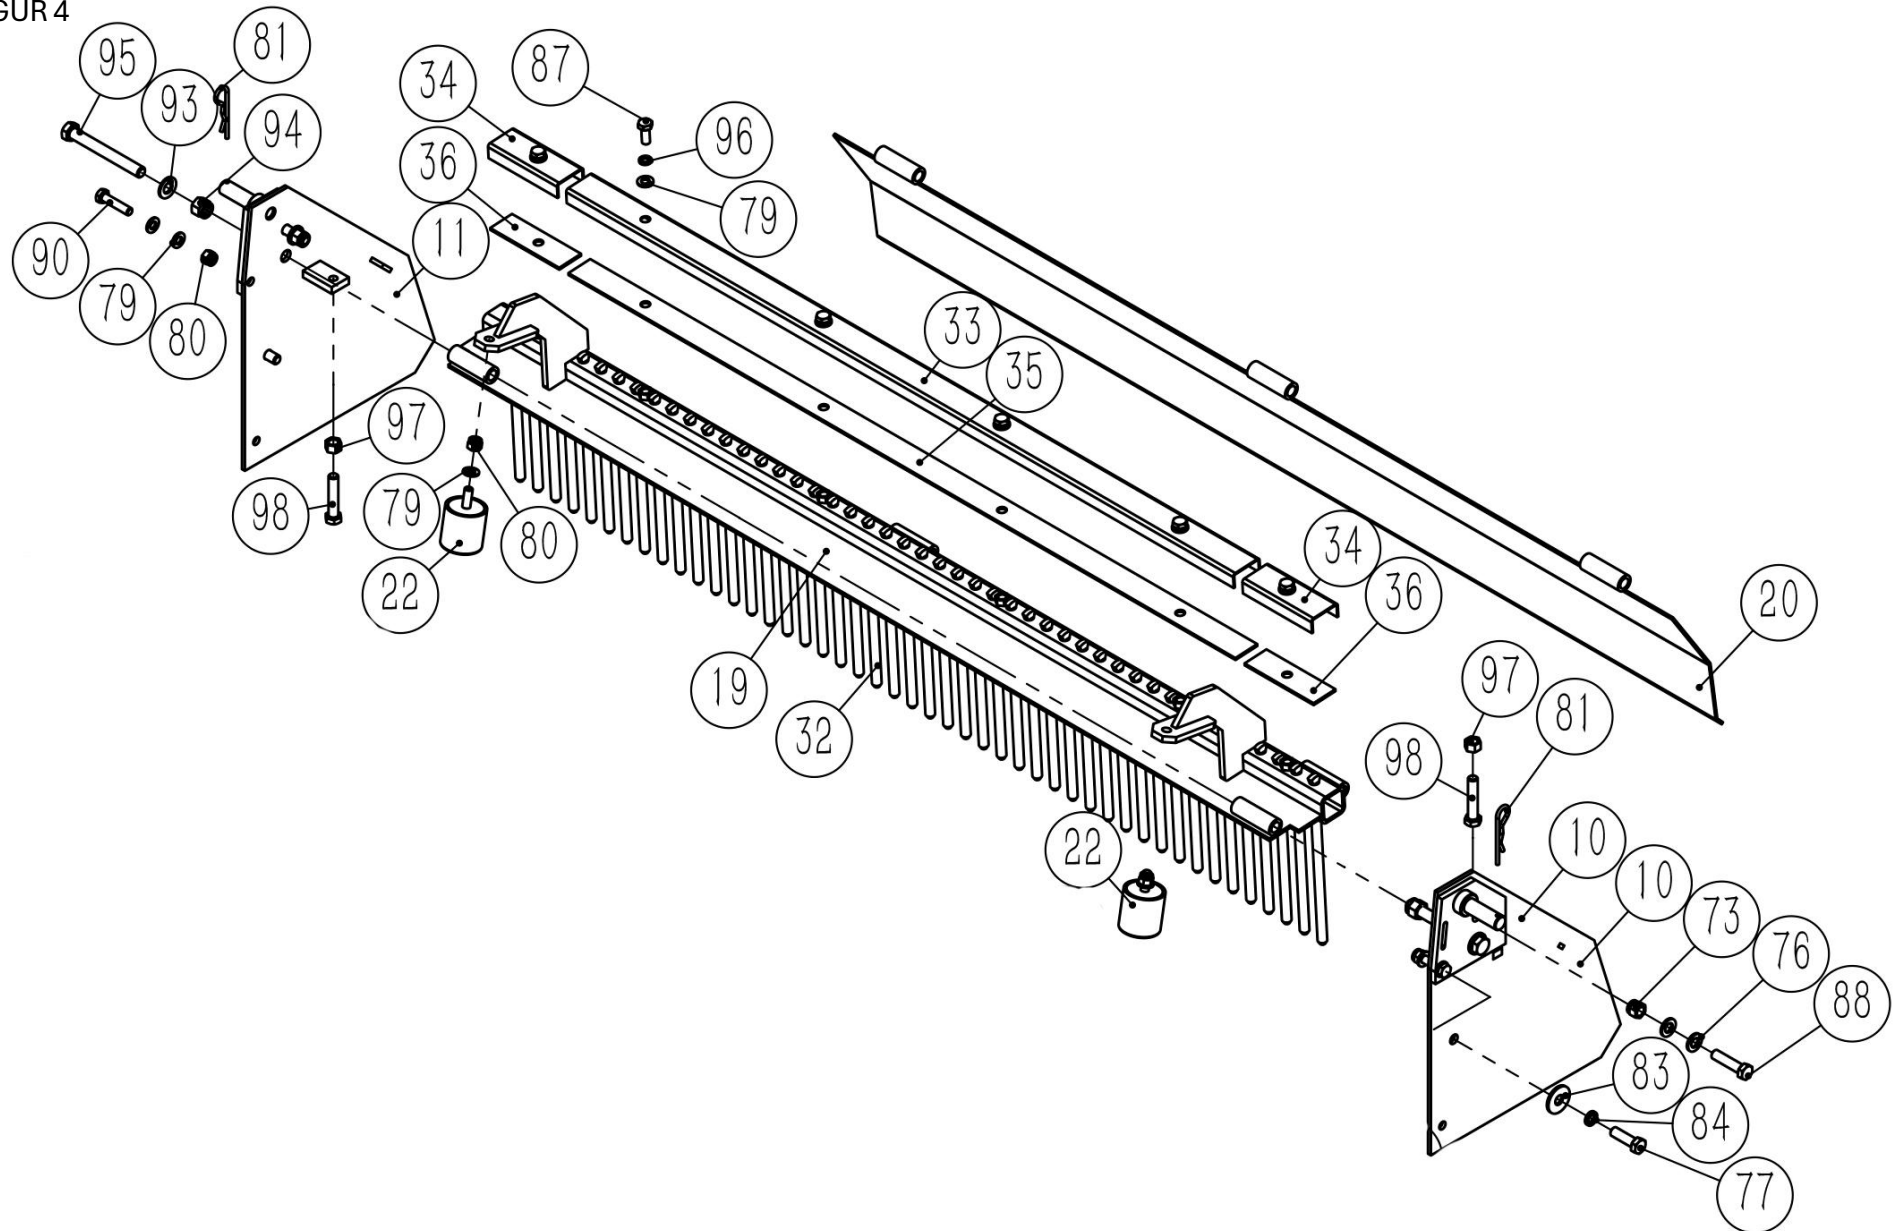

FIGUR 4

DELE TIL FIG 4

Pos	Varenr / item no.	Varenavn	Item name	OE	stk/pcs
10	N/A		BACK CONNECTING PLATE (LEFT)	STB145.020	1
11	N/A		BACK CONNECTING PLATE (RIGHT)	STB145.021	1
19b	N/A		BRACKET FOR TOOTH STB125 (9074809)	STB125.029	1
19d	N/A		BRACKET FOR TOOTH STB165 (9074810)	STB165.029	1
20b	9075304	Bagस्कærm STB 125	BACK BAFFLE STB125 (9074809)	STB125.030	1
20d	9075306	Bagस्कærm STB 165	BACK BAFFLE STB165 (9074810)	STB165.030	1
22	9075308	Gummipakning	DAMPER	STB145.032	2
32	9075310	Rivetænder	TOOTH	STB125.105	39/52
33b	N/A		LONG BOARD STB125 (9074809)	STB125.106	1
33d	N/A		LONG BOARD STB165 (9074810)	STB165.106	1
34	N/A		BALLAST PLATE	STB145.107	2
35b	9075313	Gummipakning STB 125	RUBBER PLATE 1 STB125 (9074809)	STB125.108	1
35d	9075314	Gummipakning STB 165	RUBBER PLATE 1 STB165 (9074810)	STB165.108	1
36	9075315	Gummipakning	RUBBER PLATE 2	STB145.109	2
73	N/A		NYLON NUT M12	GB889.1-M12	81
76	N/A		PLAIN WASHER 12	GB97.1-12	46
77	N/A		HEXAGON BOLT M12x40	GB5783-M12x40	8
79	N/A		PLAIN WASHER 10	GB97.1-10	48
80	N/A		NYLON LOCK NUT M10	GB889.1-M10	24
81	N/A		R PIN 4	TYJ-101	4
83	N/A		BIG PLIAN WASHER 12	GB96.2-12	6
84	N/A		SPRING WASHER 12	GB93-12	10
87	N/A		HEXAGON BOLT M10x25	GB5783-M10x25	10
88	N/A		HEXAGON BOLT M12x50	GB5783-M12x50	2
89	N/A		BONDED WASHER 10	JB982-10	2
90	N/A		HEXAGON BOLT M10x45	GB5783-M10x45	2
93	N/A		PLAIN WASHER 14	GB97.1-14	2
94	N/A		NYLON NUT M14	GB889.1-M14	2
95	N/A		HEXAGON BOLT M14x120	GB5782-M14x120	2
96	N/A		SPRING WASHER 10	GB93-10	6
97	N/A		NUT M12	GB6170-M12	4