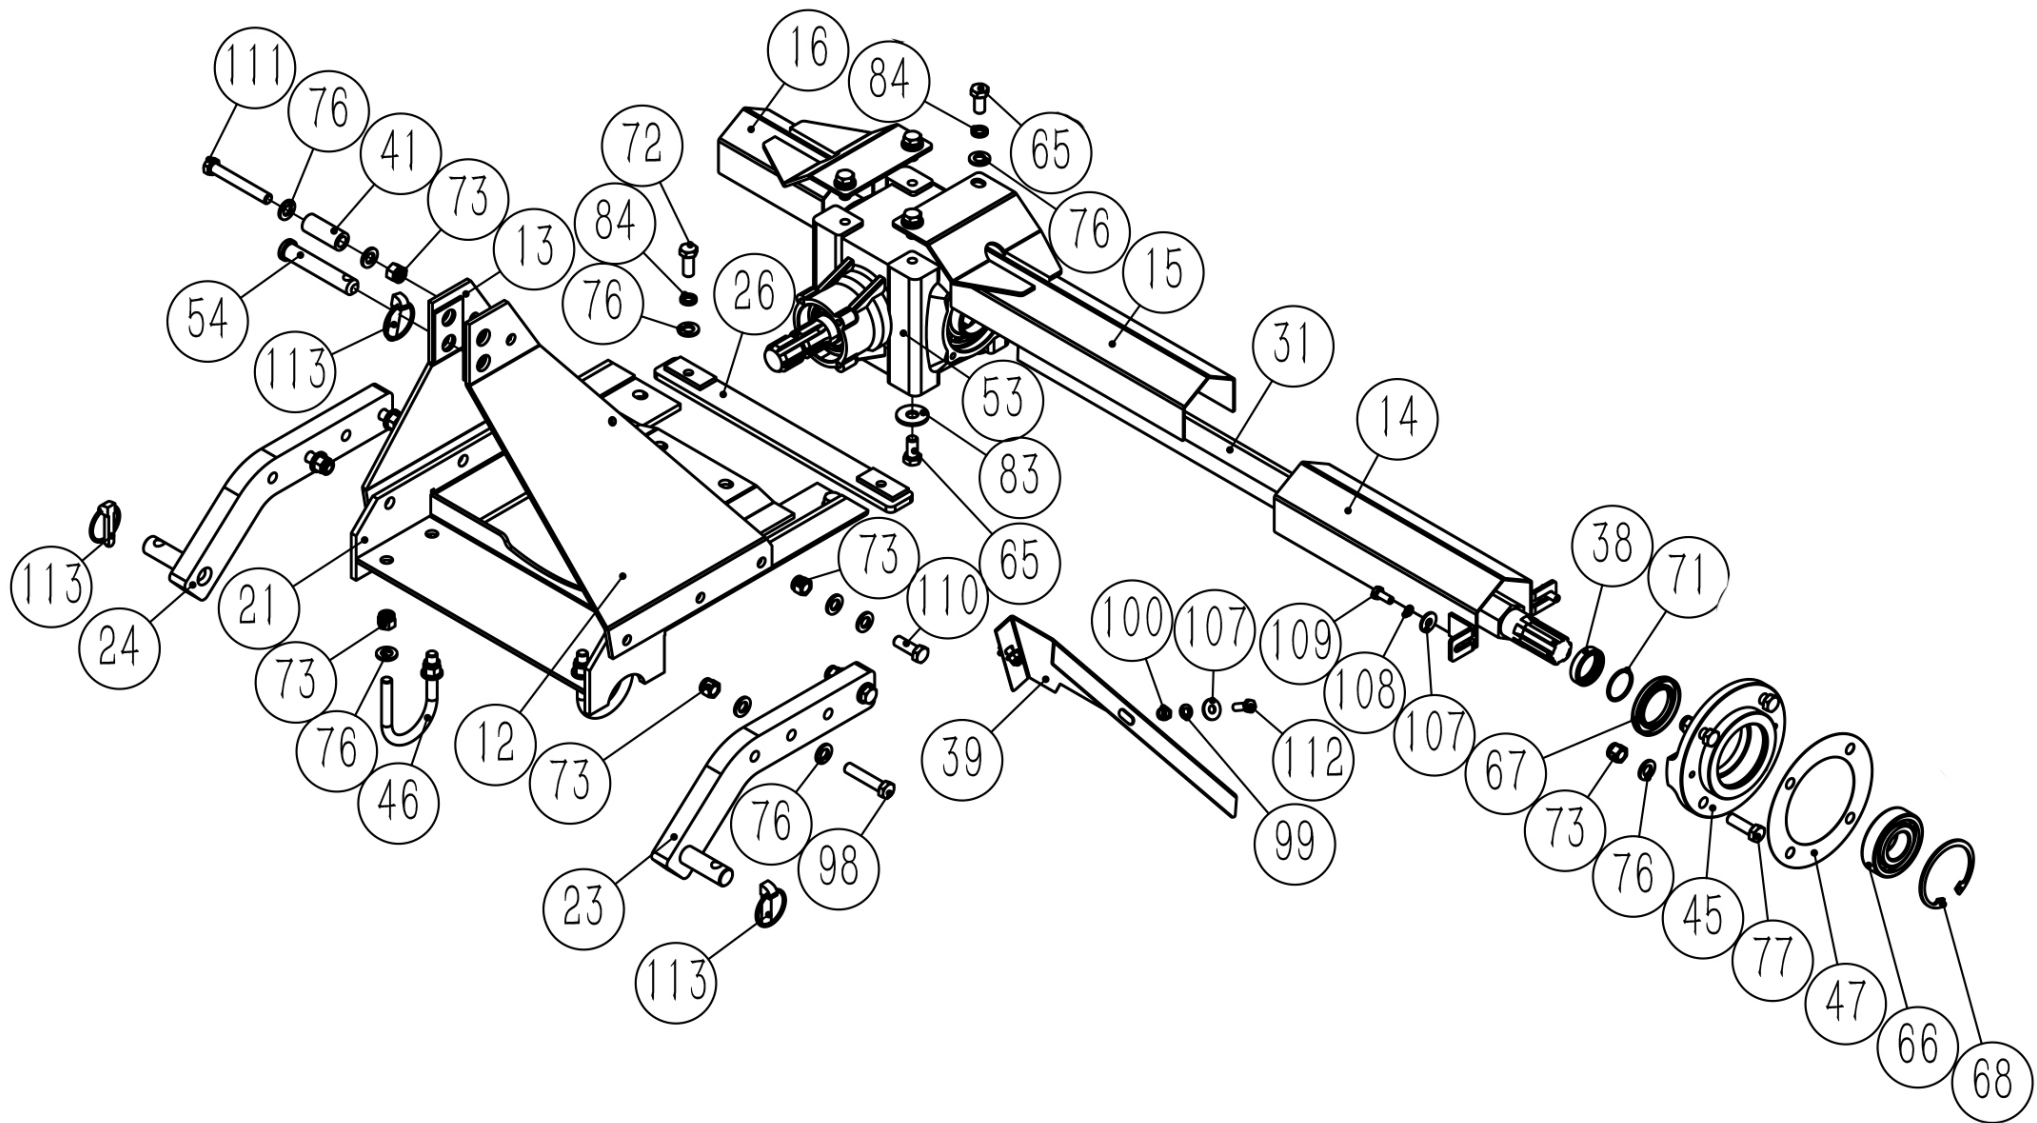

ROTH STENNEDLÆGNINGSFRÆSER

125 CM + 165 CM

ROTH

RESERVEDELSKATALOG TIL
9074809 (125 CM) +9074810 (165 CM)

FIGUR 1

DELE TIL FIG 1

Pos	Varenr / item no.	Varenavn	Item name	OE	stk/pcs
12	N/A		SUSPENSION PLATE (RIGHT)	STB145.022	1
13	N/A		SUSPENSION PLATE (LEFT)	STB145.023	1
14	N/A		PROTECTIVE GUARD 1	STB145.024	1
15	N/A		PROTECTIVE GUARD 2	STB145.025	1
16	N/A		PROTECTIVE GUARD 3	STB145.026	1
21	N/A		GEARBOX BRACKET	STB145.031	1
23	9075263	Liftofhæng venstre	LOWER SUSPENSION ARM (LEFT)	STB145.033	1
24	9075266	Liftofhæng højre	LOWER SUSPENSION ARM (RIGHT)	STB145.034	1
26	N/A		MOUNTING PLATE	STB145.036	1
31b	9075267	Gearaksel STB 125	TRANSMISSION SHAFT STB125 (9074809)	STB125.104	1
31d	9075268	Gearaksel STB 165	TRANSMISSION SHAFT STB165 (9074810)	STB165.104	1
38	9075269	Afstandsring	SPACER	STB145.111	1
39	N/A		SUSPENSION CONNECTING PLATE	STB145.112	1
41	N/A		SLEEVE	STB145.114	1
45	9075270	Lejeskål	BEARING SEAT	STB145.118	1
46	N/A		U-BOLT M12	STB145.119	2
47	9075271	Pakning	PAPER MAT	STB145.120	1
53	9075272	Gearkasse	GEAR BOX	01.67241.4	1
54	N/A		UPPER HANGING PIN	EFGC175-110	1
65	N/A		HEXAGON BOLT M12X25	GB5783-M12X25	9
66	9038587	Kugleleje 6307	BEARING 6307	GB276-6307	1
67	9075273	Pakdåse 45x72x8	OIL SEAL 45x72x8	GB13871.1-	1
68	9048903	Låserring indiv. Ø80	CIRCLIPS FOR HOLE 80	GB893.2-80	1
71	9075274	O ring 34,5x2,65	O RING 34.5x2.65	GB3452.1-34.5X2.65	1
72	N/A		HEXAGON BOLT M12X30	GB5783-M12x30	61
73	N/A		NYLON NUT M12	GB889.1-M12	81
76	N/A		PLAIN WASHER 12	GB97.1-12	46
77	N/A		HEXAGON BOLT M12x40	GB5783-M12x40	8
83	N/A		BIG PLIAN WASHER 12	GB96.2-12	6
84	N/A		SPRING WASHER 12	GB93-12	10
98	N/A		HEXAGON BOLT M12x60	GB5783-M12x60	7