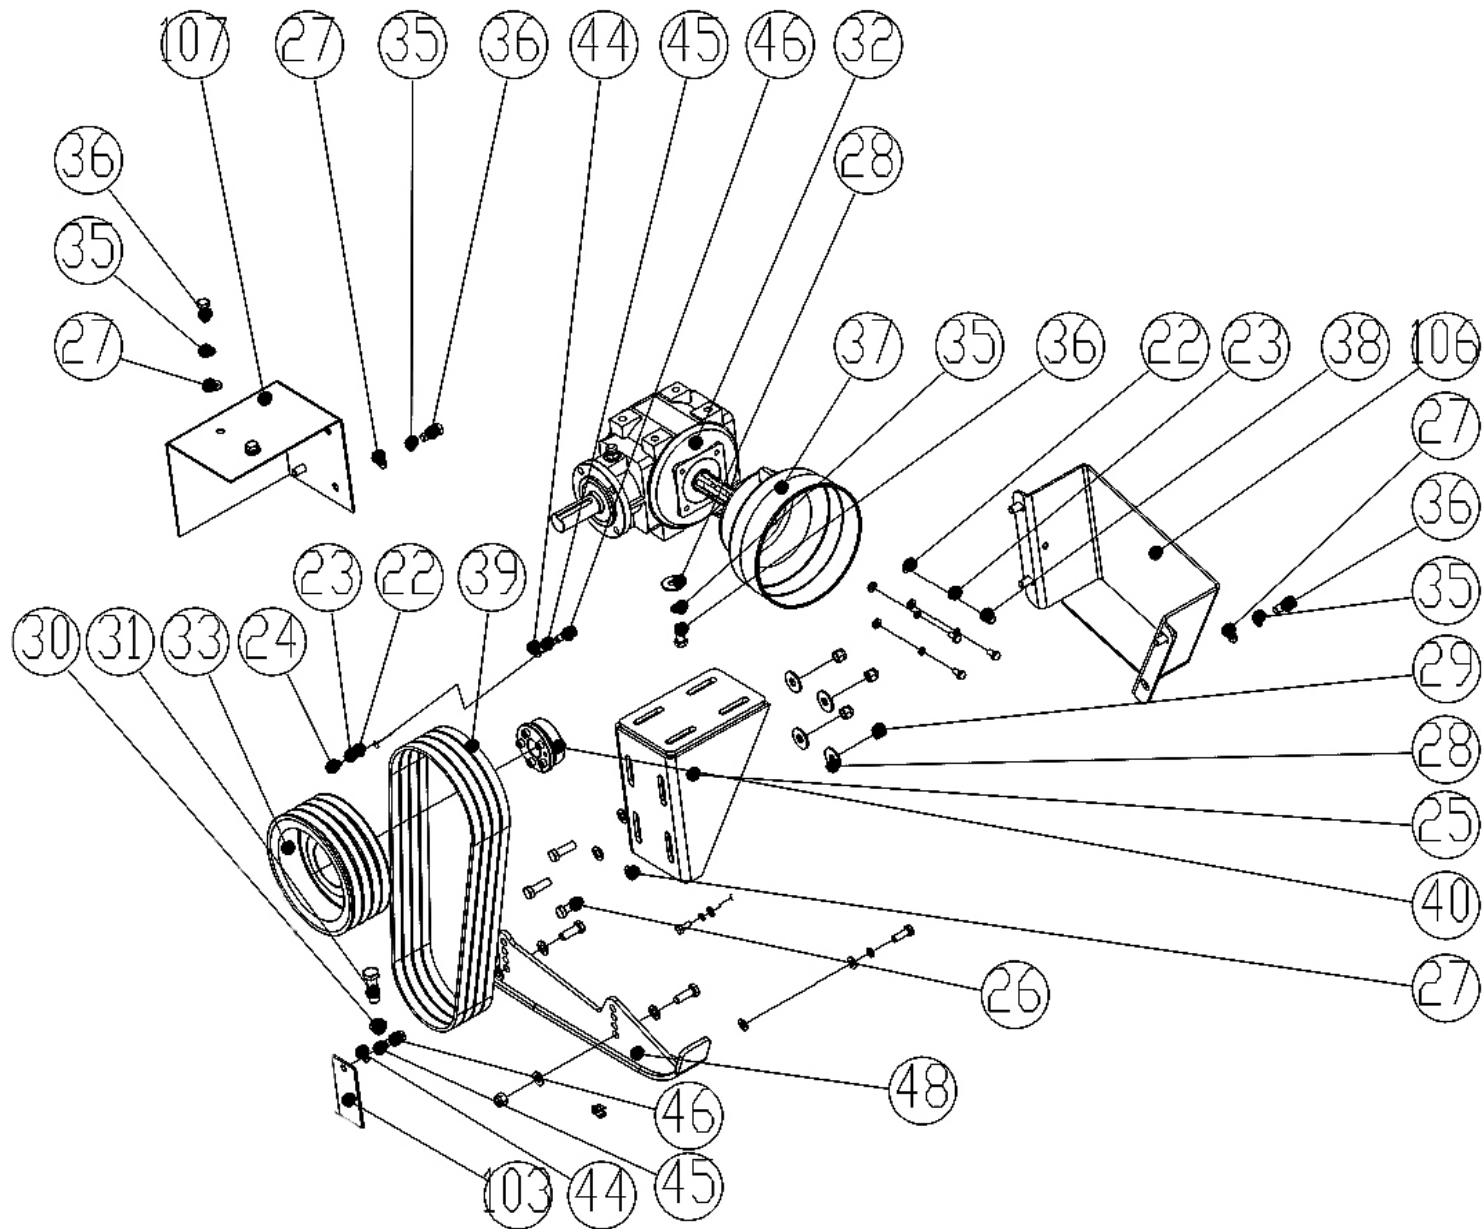

FIGUR 3

DELE TIL FIGUR 3

Pos	Varenr / item no	Model	Varenavn	Item name	OE	stk/qty
22	N/A			PLAIN WASHER 8	7040200004	7
23	N/A			SPRING WASHER 8	7040400004	6
24	N/A			BOLT M8X20, GR8.8	7010100006	2
25	9056537		JUSTERBAR RAMME T/GEARKASSE	ADJUSTING FRAME FOR GEARBOX	4030100072	1
26	N/A			BOLT M12X40, GR8.8	7010100008	3
27	N/A			PLAIN WASHER 12	7040200006	22
28	N/A			LARGE PLAIN WASHER 12	7040300006	8
29	9050216		LÅSEMØTRIK M12	LOCKNUT M12, GR8		8
30	9050949		MØTRIK M16X1,5	NUT M16X1.5, GR5		1
31	N/A			BOLT M16X1.5X50, GR8.8	7010300003	1
32	9056541		GEARKASSE, KOMPLET	GEARBOX 50HP	4040100003	1
33	9043098	AGF-K140	REMSKIVE 220X80 3 SPOR	BIG BELT PULLEY - 3 GROOVES	4050000007	1
	9043098	AGF-K180	REMSKIVE 220X80 3 SPOR	BIG BELT PULLEY - 3 GROOVES	4050000007	1
	9056542	AGF-K200	REMSKIVE, STOR 220X80 4SP	BIG BELT PULLEY - 4 GROOVES	4050000009	1
	9056542	AGF-K220	REMSKIVE, STOR 220X80 4SP	BIG BELT PULLEY - 4 GROOVES	4050000009	1
35	9050204		PLANSKIVE 12 MM	SPRING WASHER 12		13
36	N/A			BOLT M12X30, GR8.8	7010100004	3
37	9043079		PTO SKÆRM T/VINKELGEAR	PTO GUARD	4100200006	1
38	N/A			BOLT M8X16, GR8.8	7010100017	4
39	9052858	AGF-K140	KILEREM B52, 17X1320	BELT B1346LI		3
	9052858	AGF-K180	KILEREM B52, 17X1320	BELT B1346LI		3
	9052858	AGF-K200	KILEREM B52, 17X1320	BELT B1346LI		4
	9052858	AGF-K220	KILEREM B52, 17X1320	BELT B1346LI		4
40	9043100		TAPERLOCK, 33X80, F/VINKELGEAR	SWELLABLE SLEEVE	4130000002	1
44	N/A	AGF-K140		PLAIN WASHER 10	7040200005	14
	N/A	AGF-K180		PLAIN WASHER 10	7040200005	15
	N/A	AGF-K200		PLAIN WASHER 10	7040200005	16
	N/A	AGF-K220		PLAIN WASHER 10	7040200005	17
45	N/A			SPRING WASHER 10	7040400005	4
46	N/A			BOLT M10X30, GR8.8	7010100018	5
48	9043084		SLÆBESKO VENSTRE	BASE PLATE (L)	4030100076	1
103	N/A			FENDER	4010000043	1

Kontakt

Tlf salg: 7021 2626

Tlf teknik: 7696 2326

P. Lindberg A/S

Sdr. Ringvej 1

DK - 6600 Vejen

AGFK 9063092-093-094 DKV1

www.p-lindberg.dk

e-mail: salg@p-lindberg.dk