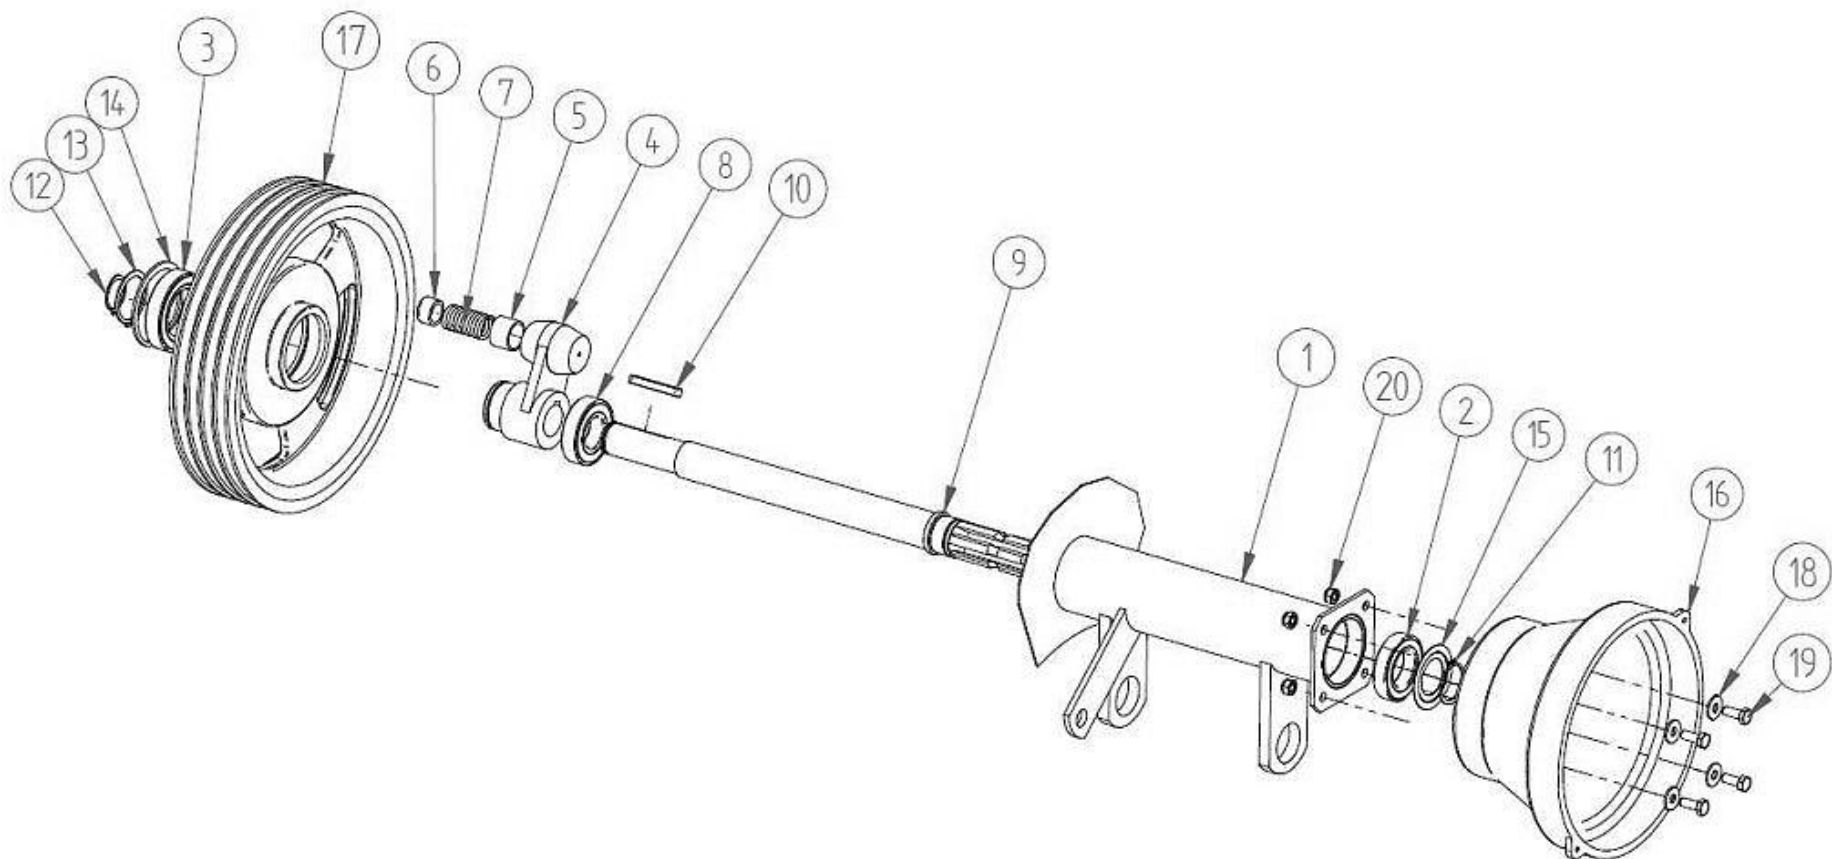

FIGUR 7 – HOVEDAKSEL

Kontakt
Tlf salgsafdeling: 7021 2626
Tlf teknisk support: 7696 2326

P. Lindberg A/S
Sdr. Ringvej 1
DK – 6600 Vejen

RES 9054233 m.fl. DK V2
www.p-lindberg.dk
e-mail: salg@p-lindberg.dk

DELE TIL FIG 7

Pos	Varenavn	Item name	OE 135	135	OE 165	165	OE 185	185	Stk/pcs
1	Akselrør	Head tube	T000624	9066342	T000624	9066342	T000624	9066342	1
2	Leje 6007	Bearing 6007	T000192	9038555	T000192	9038555	T000192	9038555	1
3	Leje 6009	Bearing 6009	T000195	N/A	T000195	N/A	T000195	N/A	1
4	Kobling / friløb (komplet)	Driver	T000958	9062439	T000958	9062439	T000958	9062439	1
5	<i>Del af kobling / friløb</i>	<i>Driver bushing</i>	<i>T000867</i>	<i>N/A</i>	<i>T000867</i>	<i>N/A</i>	<i>T000867</i>	<i>N/A</i>	<i>1</i>
6	<i>Del af kobling / friløb</i>	<i>Driver pin</i>	<i>T000697</i>	<i>N/A</i>	<i>T000697</i>	<i>N/A</i>	<i>T000697</i>	<i>N/A</i>	<i>1</i>
7	<i>Del af kobling / friløb</i>	<i>Clutch spring</i>	<i>T000667</i>	<i>N/A</i>	<i>T000667</i>	<i>N/A</i>	<i>T000667</i>	<i>N/A</i>	<i>1</i>
8	Leje 6206	Bearing 6206	T000197	9038578	T000197	9038578	T000197	9038578	1
9	Aksel	Head shaft	T000911	9055746	T000911	9055746	T000911	9055746	1
10	Kile	Key, 8x7x56	T000954	N/A	T000954	N/A	T000954	N/A	1
11	Låsering 35Z	Circlip 35Z	T000412	N/A	T000412	N/A	T000412	N/A	1
12	Låsering 30Z	Circlip 30Z	T000410	N/A	T000410	N/A	T000410	N/A	1
13	Låsering 45Z	Circlip 45Z	T000414	N/A	T000414	N/A	T000414	N/A	1
14	Låsering 75W	Circlip 75W	T000420	N/A	T000420	N/A	T000420	N/A	1
15	Akselring	Head ring	T000404	N/A	T000404	N/A	T000404	N/A	1
16	PTO-skærm	PTO-cover	T000369	N/A	T000369	N/A	T000369	N/A	1
17	Stor remskive	Large pulley	T000099	N/A	T000101	9062557	T000101	9062557	1
18	Skærmskive, Ø8	Washer 8	T000443	9050198	T000443	9050198	T000443	9050198	4
19	Bolt, M8x20	Bolt, M8x20	T000804	9050231	T000804	9050231	T000804	9050231	4
20	Låsemøtrik, M8	Self-locking nut, M8	T000256	9050214	T000256	9050214	T000256	9050214	4