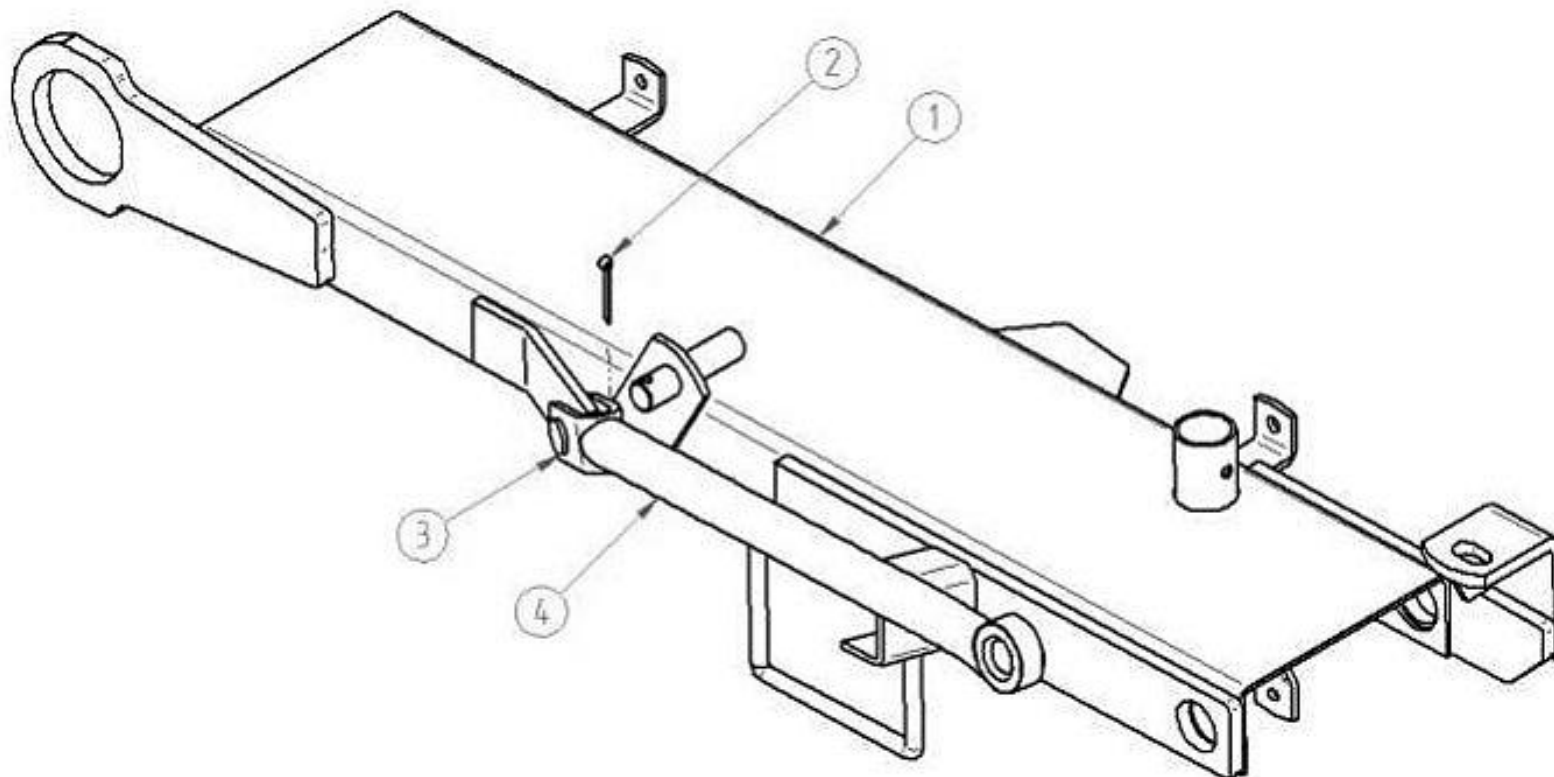

FIGUR 6 – CENTERRAMME, 135

DELE TIL FIG 6

Pos	Varenavn	Item name	OE nr	135	Stk/pcs
1	Midterbom	Centre beam	T000014	N/A	1
2	Split	Linchpin, 5x40	T000985	N/A	1
3	Pin	Mower pin	T000693	N/A	1
4	Transportbom	Transport beam	T000016	N/A	1

Kontakt
Tlf salgsafdeling: 7021 2626
Tlf teknisk support: 7696 2326

P. Lindberg A/S
Sdr. Ringvej 1
DK – 6600 Vejen

RES 9054233 m.fl. DK V2
www.p-lindberg.dk
e-mail: salg@p-lindberg.dk