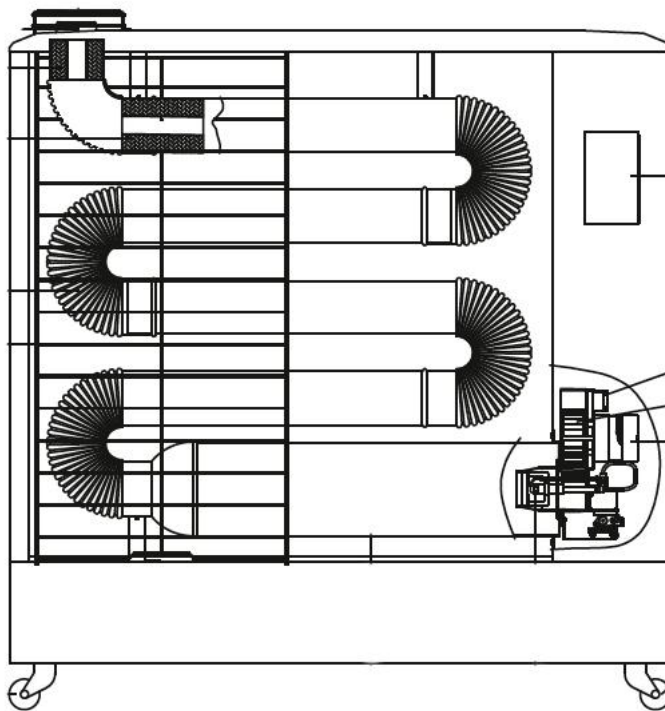

INFRARØD VARMEOVN

TKH100, TKH170, TKH190

TKH100 WI-FI, TKH170 WI-FI, TKH190 WI-FI

Reservedelskatalog til:

9072850 – TKH100, 13,5 kW

9072851 – TKH170, 17,5 kW

9072852 – TKH190, 22 kW

9075881 - TKH100 Wi-Fi, 13,5 kW